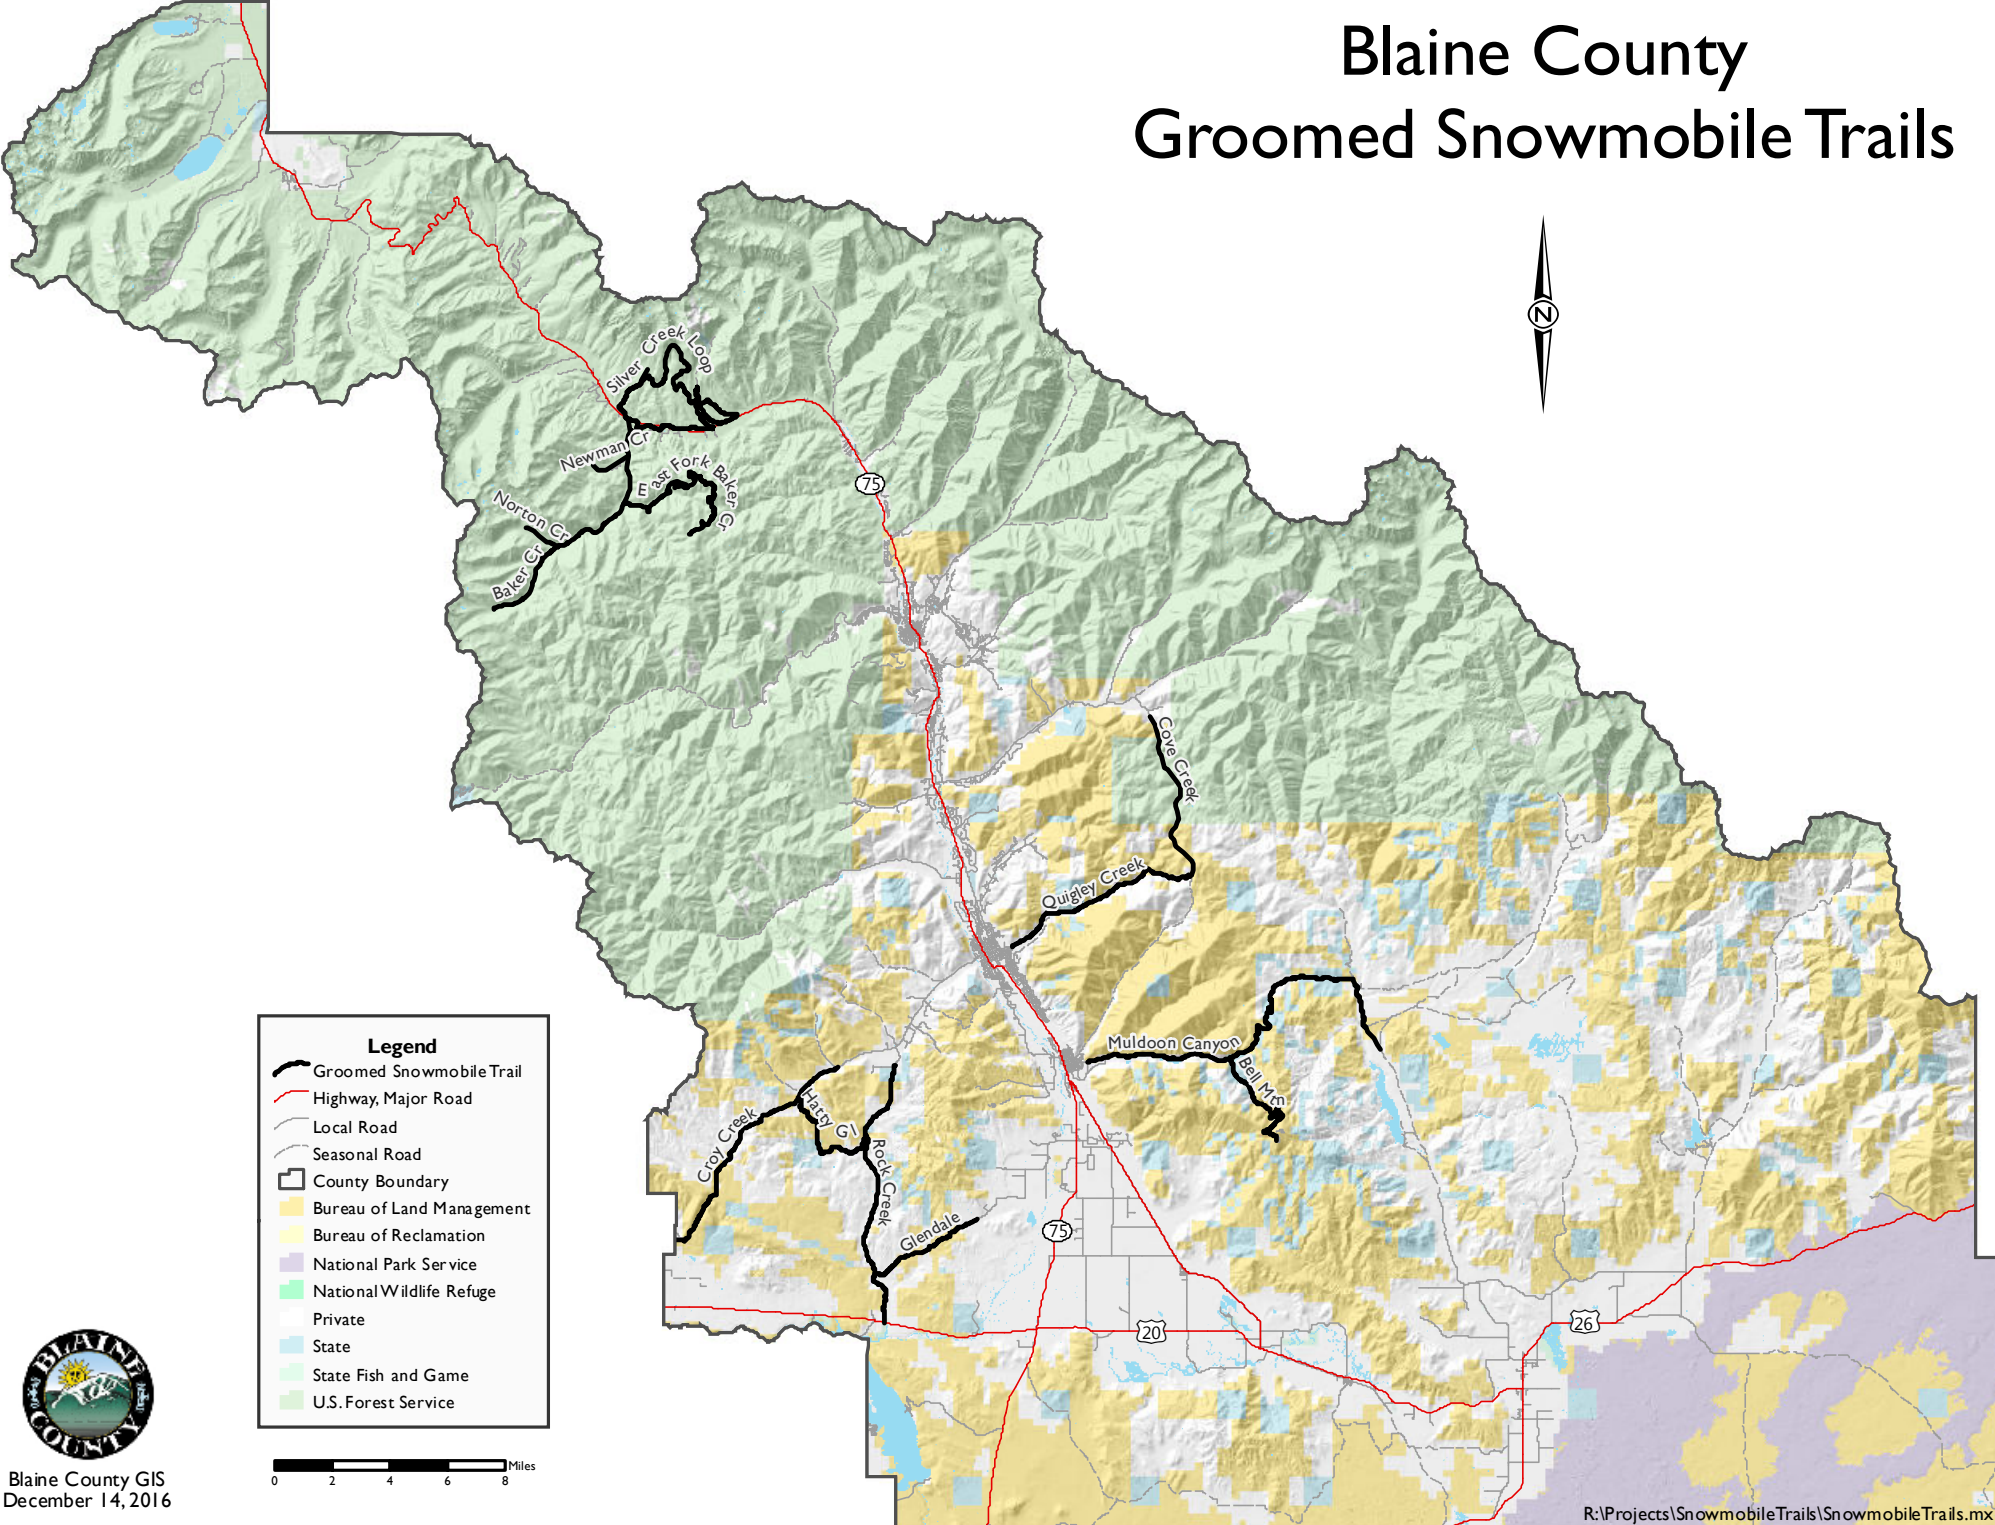

Blaine County Groomed Snowmobile Trails

Legend

- Groomed Snowmobile Trail
- Highway, Major Road
- Local Road
- Seasonal Road
- County Boundary
- Bureau of Land Management
- Bureau of Reclamation
- National Park Service
- National Wildlife Refuge
- State
- State Fish and Game
- U.S. Forest Service

Blaine County GIS
December 14, 2016